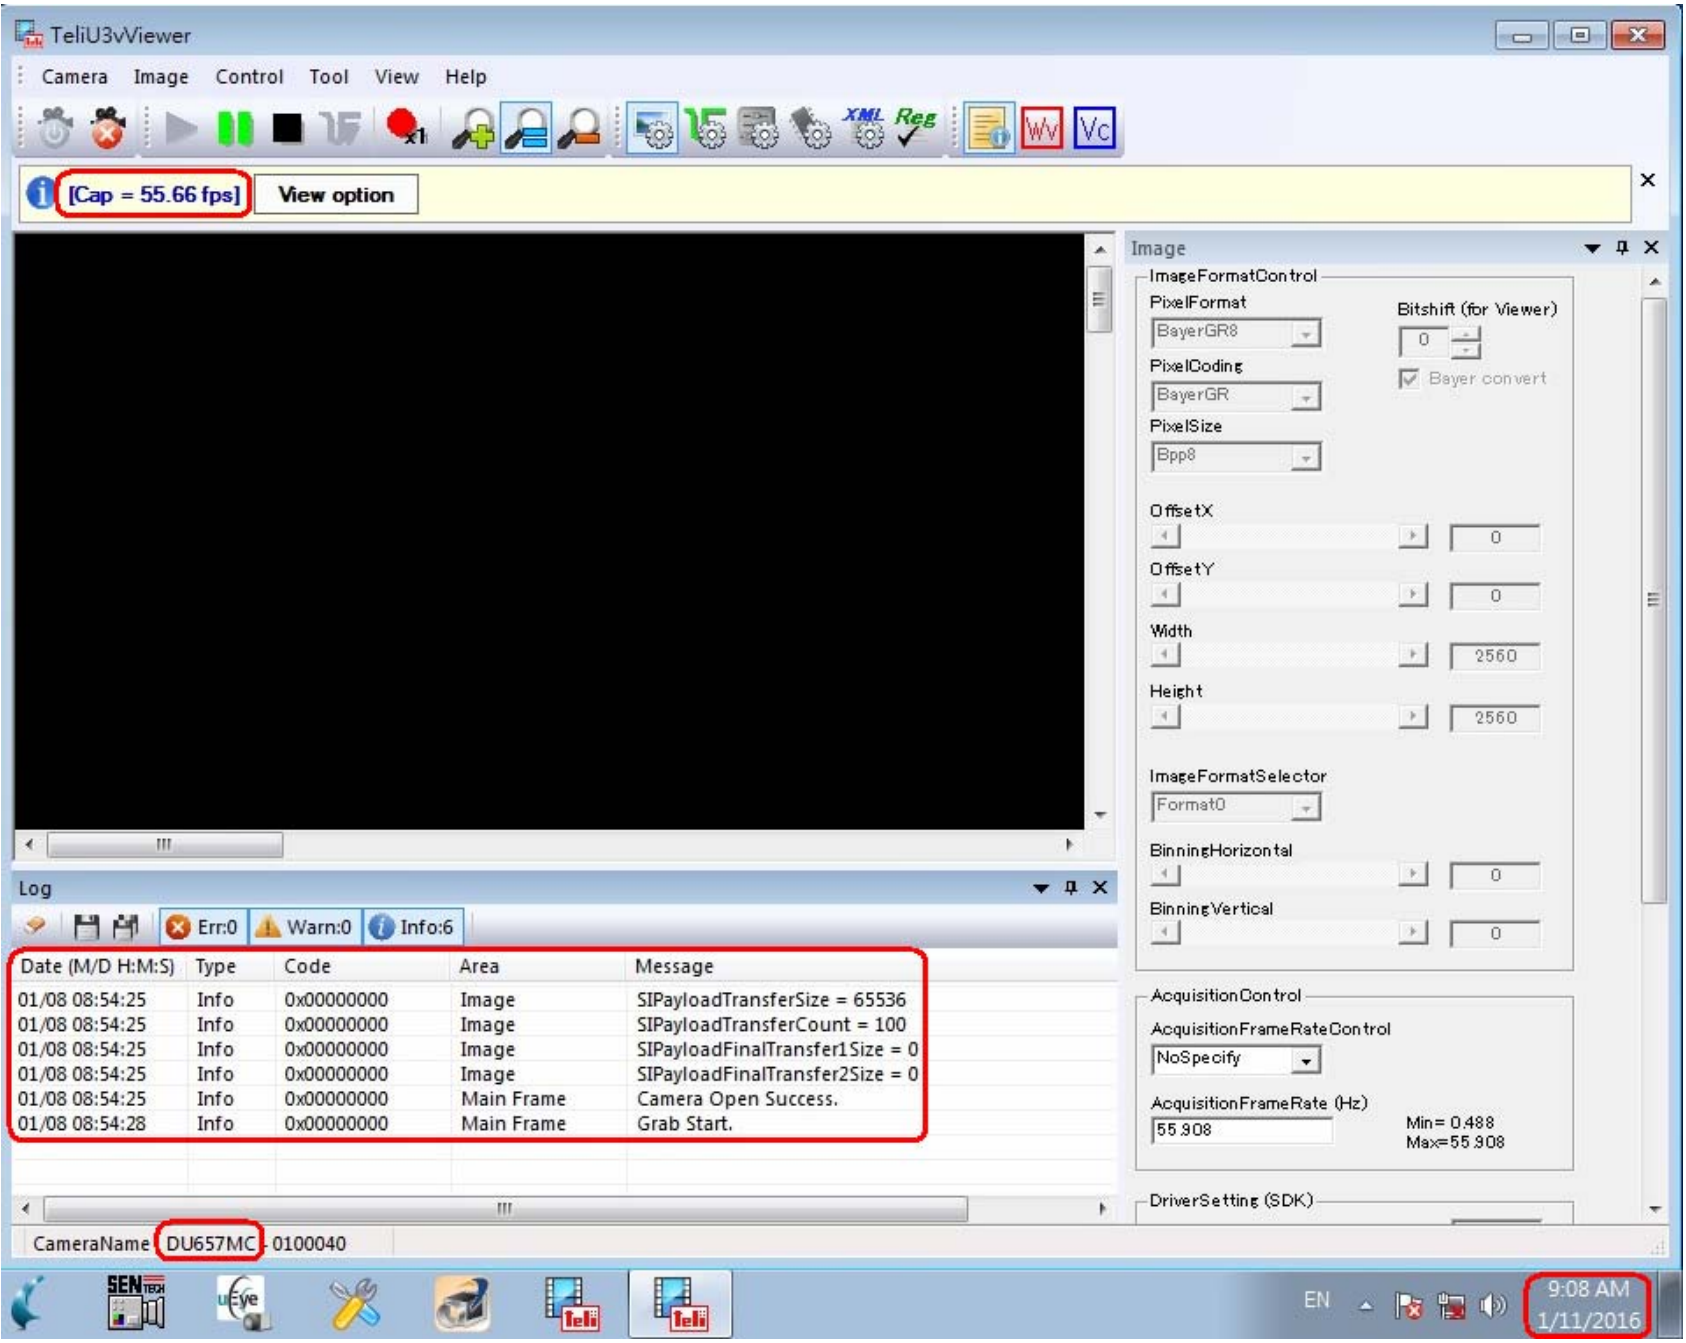

JARGY CO., LTD.

Test Report

Model : CBL-HFD302MBS-10m
Camera Brand Name : Toshiba Teli

Ver : 1.0

Date : 2016/1/11

Test Platform

Type	PC		
Model	ASUS Z170 PRO GAMING		
OS	Windows 7 Home Premium 64Bit		
CPU	Intel Core i5-6400		
HDD	SATA III 1TB		
RAM	DDR4 4GB		
USB 3.0	PCH 6 Ports(Intel Z170 Native)		

Tested Camera : DU657MC

Tested time : 72h

[Cap = 55.66 fps]

View option

Log

Err:0 Warn:0 Info:6

Date (M/D H:M:S)	Type	Code	Area	Message
01/08 08:54:25	Info	0x00000000	Image	SIPayloadTransferSize = 65536
01/08 08:54:25	Info	0x00000000	Image	SIPayloadTransferCount = 100
01/08 08:54:25	Info	0x00000000	Image	SIPayloadFinalTransfer1Size = 0
01/08 08:54:25	Info	0x00000000	Image	SIPayloadFinalTransfer2Size = 0
01/08 08:54:25	Info	0x00000000	Main Frame	Camera Open Success.
01/08 08:54:28	Info	0x00000000	Main Frame	Grab Start.